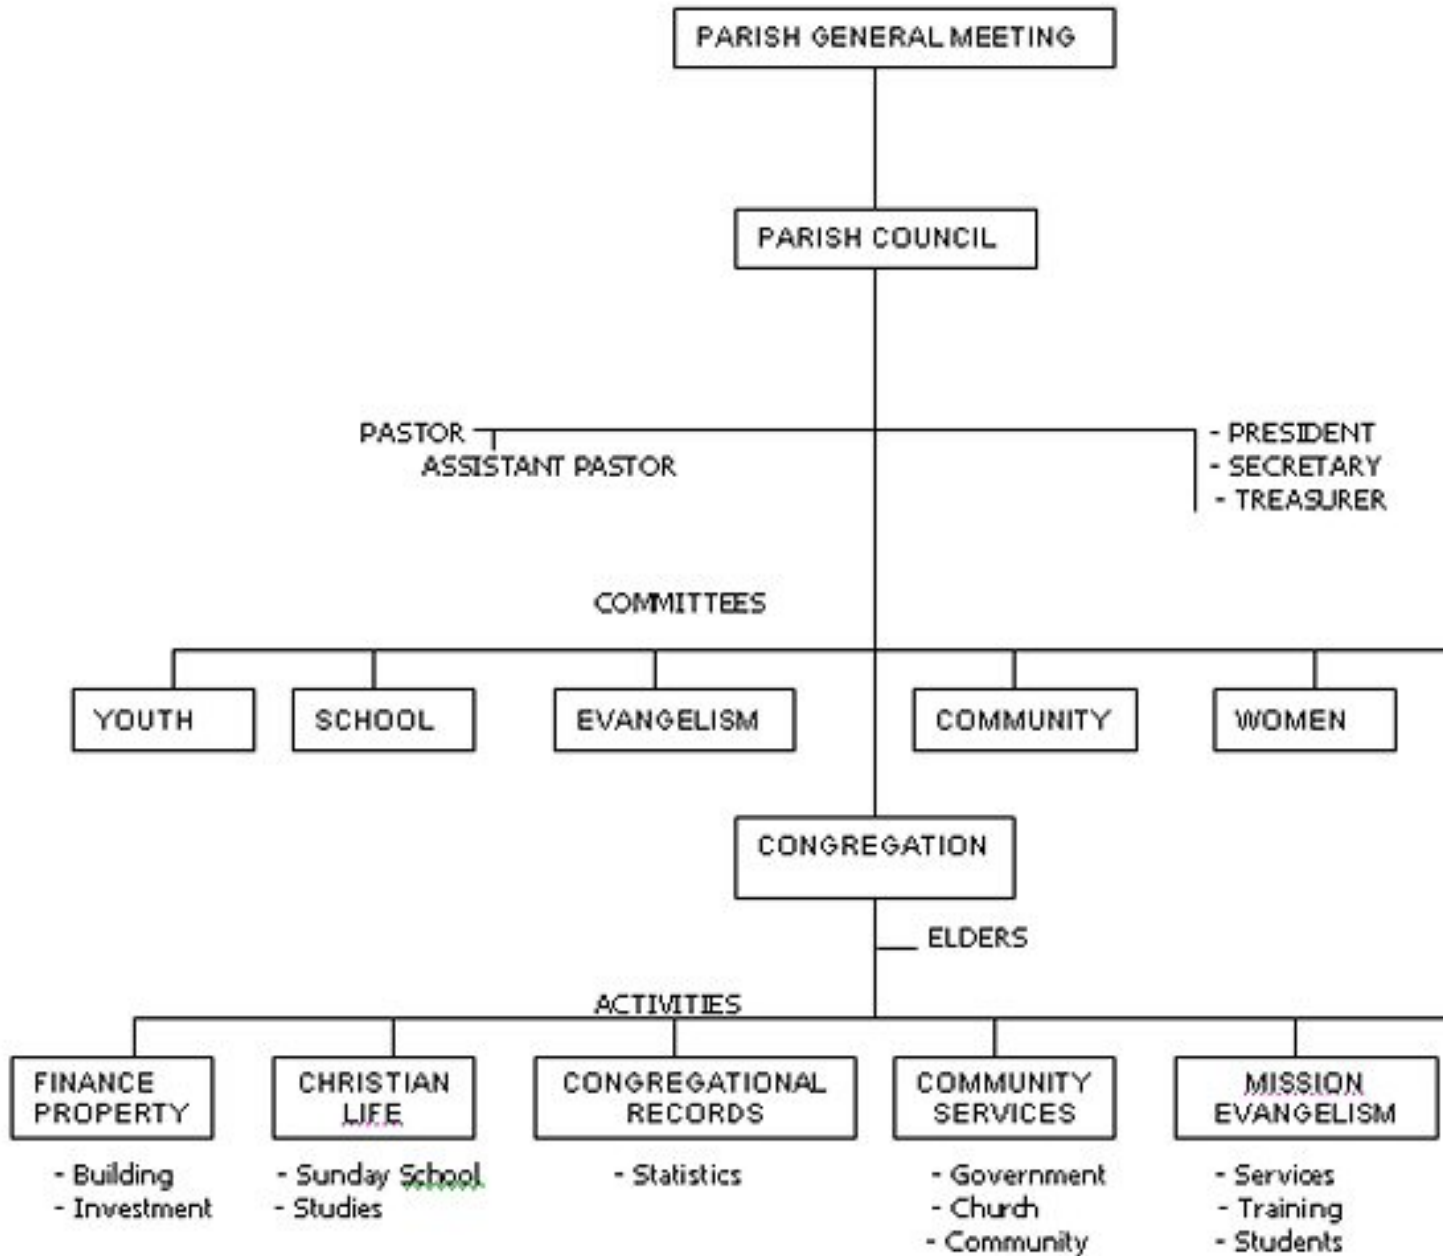

ELC-PNG CHURCH STRUCTURE

DEVELOPMENT / CB	LANDS & PROPERTY TRUST	FINANCE	HEALTH / SH	EVANGELISM	EDUCATION	MINISTERIAL TRAINING
- Community Development - Tangela Deban	- Ground Work	- Church Budget Development - Financial Management	- Health Centres - Health - Rehabilitation - Training - Community Health	- Mission Work - Outreach - Ministry - Communication - Christian Life - Christian Life	- College - Community School - Technical School - Christian Life - High School	- Church College - Seminary - Bible School - Refresher Course - Training for Church workers

Church Structure

Last Updated Wednesday, 07 April 2010 23:53

Church Structure

Last Updated Wednesday, 07 April 2010 23:53